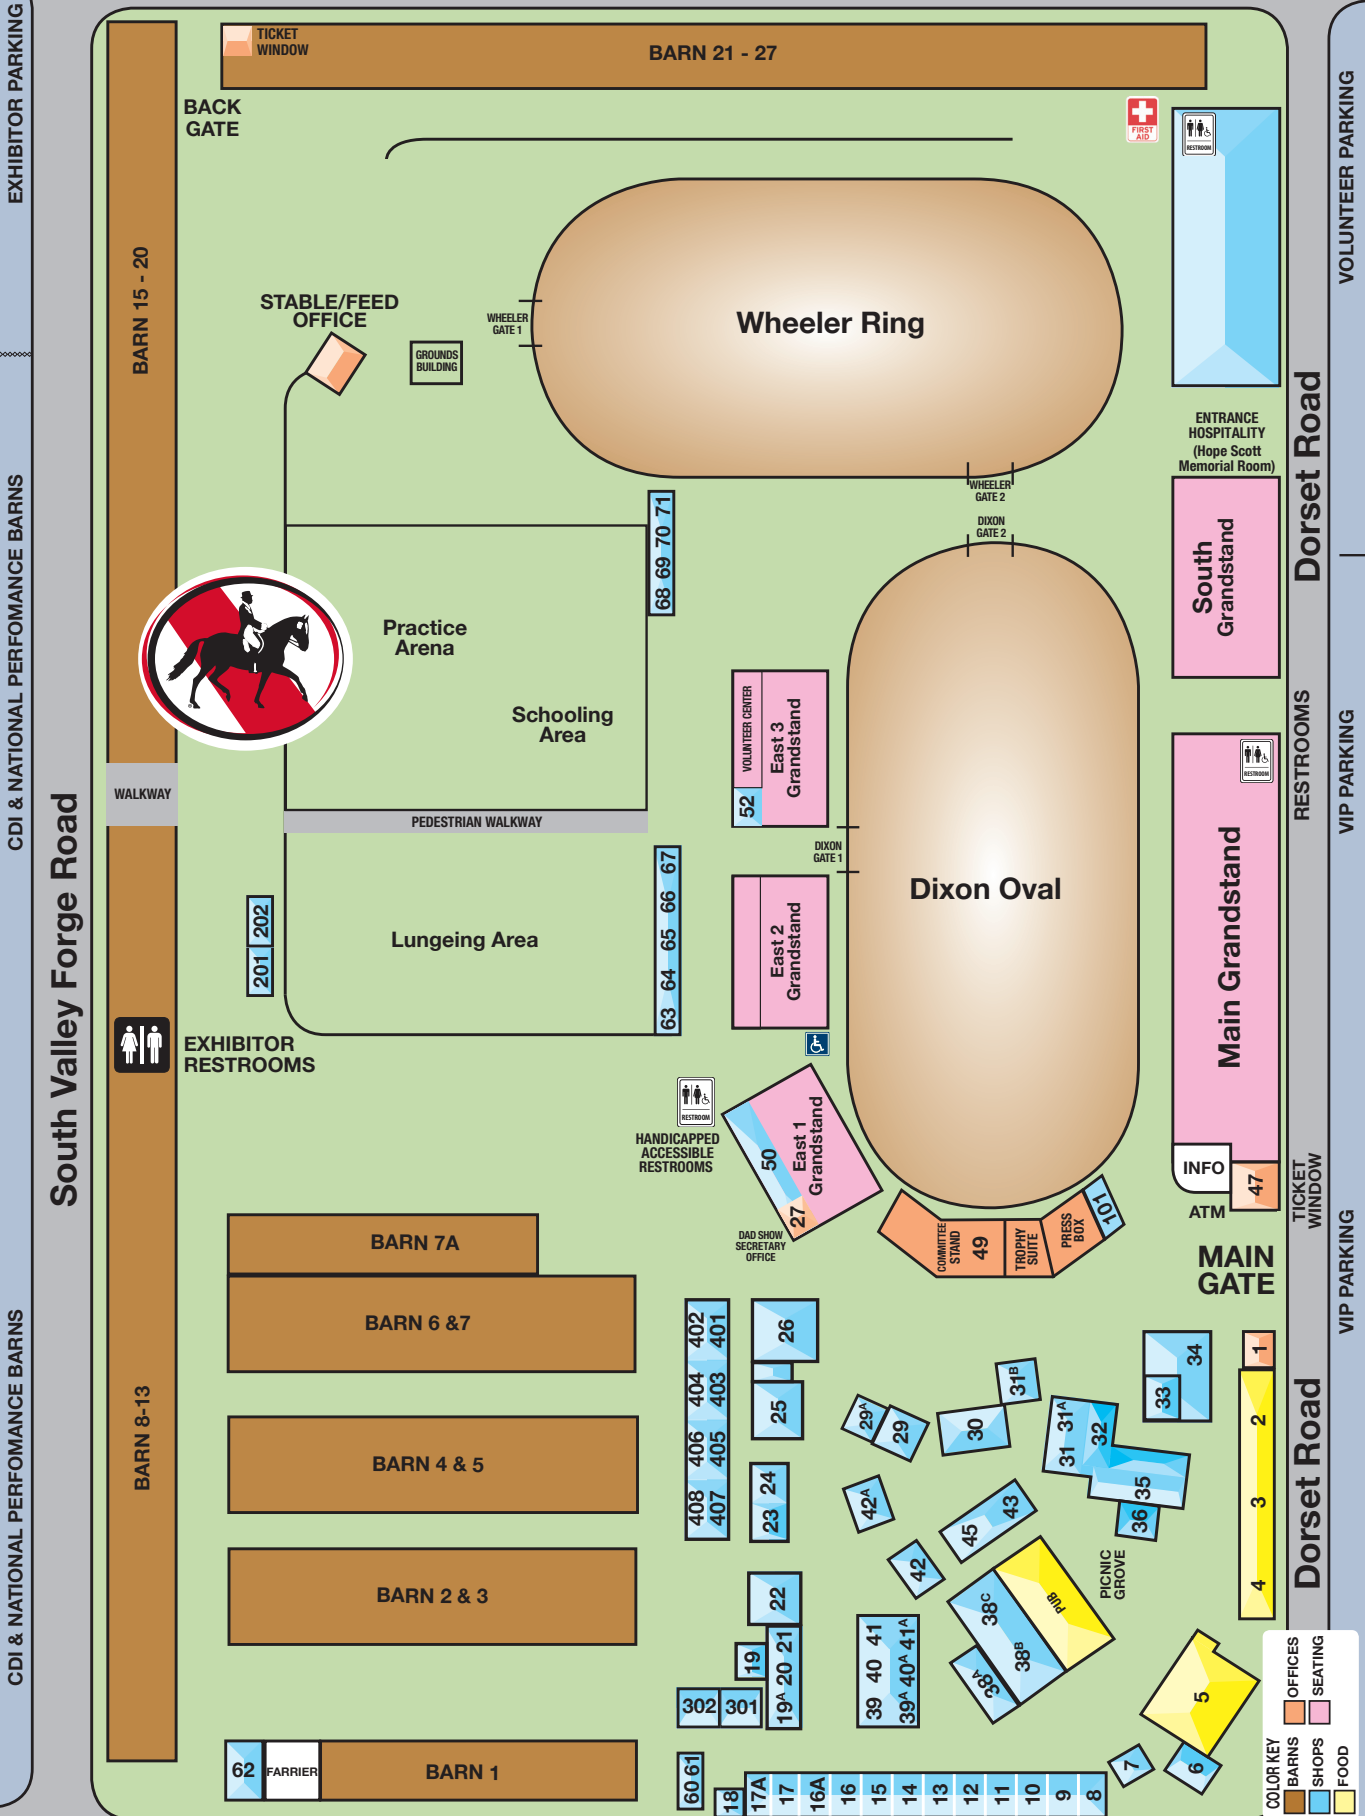

EXHIBITOR PARKING

Berkley Road

EXHIBITOR PARKING

CDI & NATIONAL PERFORMANCE BARN

South Valley Forge Road

CDI & NATIONAL PERFORMANCE BARN

VOLUNTEER PARKING

Dorset Road

RESTROOMS

VIP PARKING

VIP PARKING

Dorset Road

COLOR KEY

- BARN
- OFFICES
- SEATING
- SHOPS
- FOOD

East to Bryn Mawr / Philadelphia

Lancaster Ave (Rt. 30)

West to Paoli / Lancaster